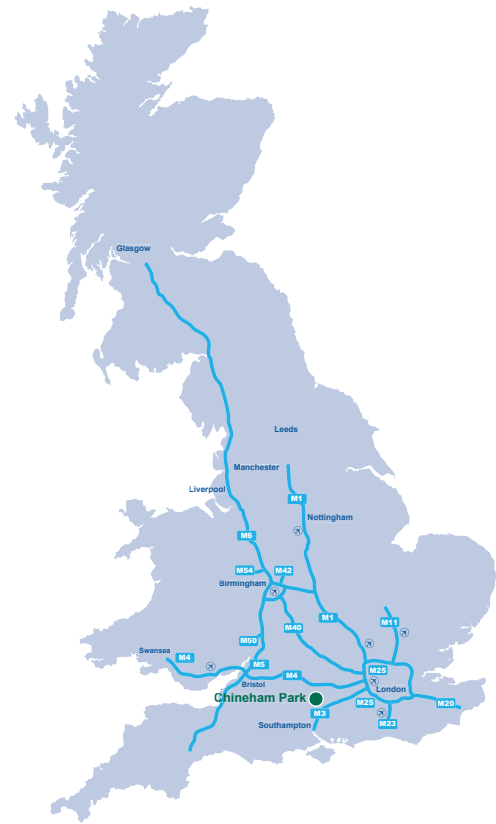

# Directions to Talaris House

## From the M4 (purple dotted-line on map)

Leave at Junction 11 and take the A33 south toward Basingstoke.  
Follow the road south until you reach Chineham.  
Follow signs towards Chineham Business Park.  
Having entered the park, Talaris House is the first building you come to on the left-hand side.

## From the M3 (red dotted-line on map)

Leave at Junction 6 and take the A339 (Ring Road North) towards Newbury and Reading.  
Take the exit slip toward the A33 (Reading).  
At the roundabout take the 4th exit (A33 North).  
At the next roundabout take the second exit into Chineham Business Park.  
Having entered the park, Talaris House is the first building you come to on the left-hand side.