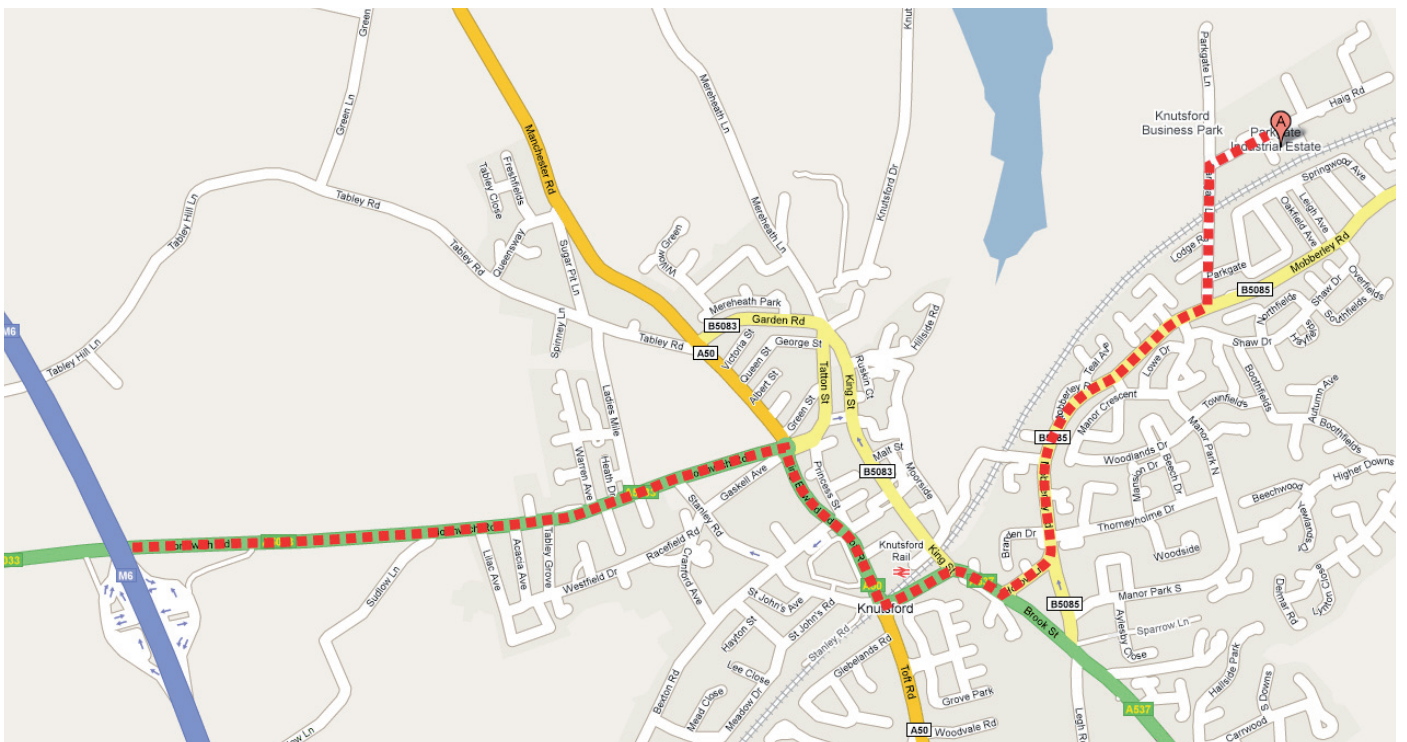

Directions

- Leave the M6 at Junction 19 and take A556 towards Knutsford & Northwich.
- Turn left at the 1st set of traffic lights, A5033 signposted Macclesfield.
- At the 1st roundabout, take the 3rd exit, signposted A50 Stoke.
- Go through 2 sets of pedestrian crossings and then past the Shell garage and at the set of traffic lights, turn left down Adams Hill, signposted A537 Macclesfield.
- At the next set of traffic lights, turn left, signposted B5085 Mobberley.
- After ¾ of a mile, there is a large round brick water tower on the left. Approx 200 yards later turn left into Parkgate Lane, signposted Parkgate Industrial Estate.
- Continue down Parkgate Lane into the Industrial Estate. Wolfe Close is the 2nd close on the right.
- Talaris' reception is situated at the end of the close on the left.